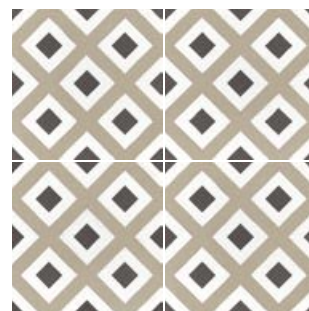

Caprice Deco Chess Colours 20 x 20 cm / 8" x 8"

Chess Colours
22114 EQ-5

Island Colours
22116 EQ-5

Magic Colours
22117 EQ-5

City Colours
22113 EQ-5

Patchwork Colours**
22104 EQ-5

Sapphire Colours
22118 EQ-5