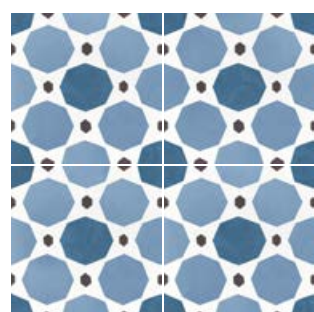

Caprice Deco Chess Colours 20 x 20 cm / 8" x 8"

Chess Colours
22114 EQ-5

Island Colours
22116 EQ-5

Magic Colours
22117 EQ-5

City Colours
22113 EQ-5

Patchwork Colours**
22104 EQ-5

Sapphire Colours
22118 EQ-5